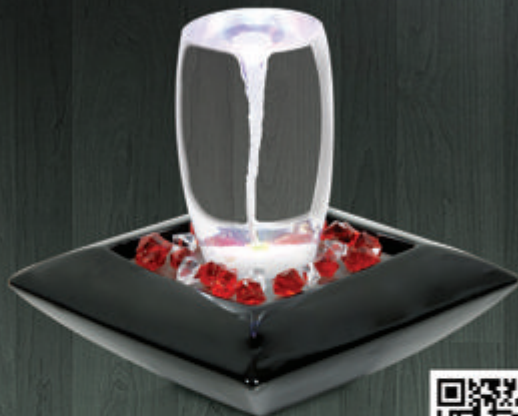

Dimensions: 23 x 23 x 23cm

TF1 - Poseidon

UPC# 032309501110