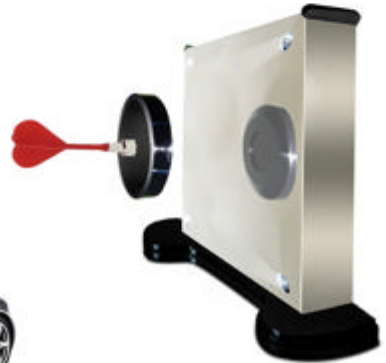

LEVITRON REVOLUTION

Our most advanced levitation device yet. The Levitron Revolution Features EZ Float technology to make levitating your favorite collectibles a snap! The magnetic hover disc can float objects up to 13 ounces in mid-air, while white accent LEDs spotlight your models, jewelry, memorabilia, and other display pieces.

Dimensions: 4" x 4" base.

Power: Low voltage adapter. Input 110v/220v; output 12VDC

Item#: REV2P

MOQ: 4pcs.

UPC#: 032309926118