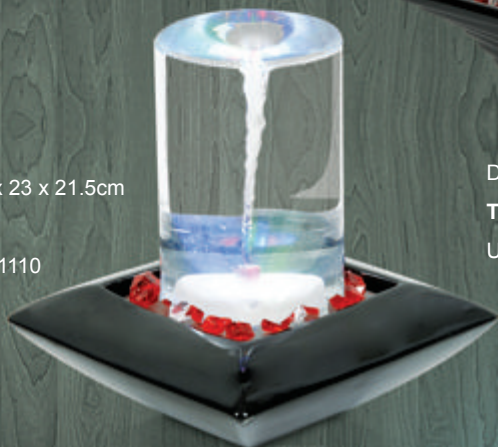

Dimensions: 23 x 23 x 20.5cm

TF3 - Triton

UPC# 032309501090

Dimensions: 23 x 23 x 21.5cm

TF2 - Neptune

UPC# 032309501110

LEVITRON® LAMP **NEW**

A SHADE OF LEVITATION

Integrates art with cutting edge technology. This beautiful levitating lamp sculpture provides accent lighting while amazing all who see it.

Soft white lighting provided by 6 cool white high intensity LEDs shine up at the levitating shade. The lamp shade levitates more than 3 centimeters above its base.

Dimensions: 20.5" height
11.5" black base diameter

Power: Low voltage adapter. Input 110v/220v; output 15 VDC

Item#: LAMP1

MOQ: 2pcs.

UPC#: 032309501120