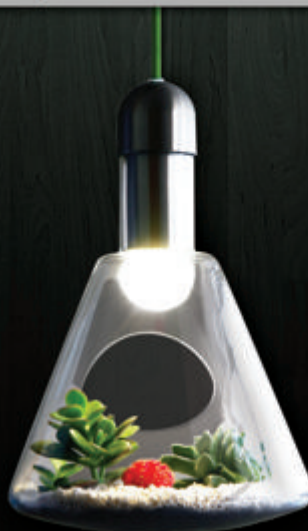

FASCINATIONS DESIGN

Glassware Art

Real functioning vases that truly surprise and captivate

BOTTOMS UP **NEW**

Dimensions: 9.5 x 24cm H

1 PC/WHITE BOX

Item#: WV1

MOQ: 6 pcs per shipping carton

UPC# 032309501020

TIPSY TURVY **NEW**

Dimensions: 20 x 8 x 11.5cm H

Packing: 1 PC/WHITE BOX

Item#: WV2

MOQ: 6 pcs per shipping carton

UPC# 032309501080

Get your SWAG on!

OPALUS PENDANT **NEW**

This award winning terrarium swag lamp provides a cool bright light through the use of LED technology. This eco-design features a satin chrome metal fixture that supports the glass terrarium. Includes a 10' cord plus two ceiling hooks.

Swag Lamp

Dimensions: 12" diameter x 8" high

Item#: OP1

MOQ: 2pcs.