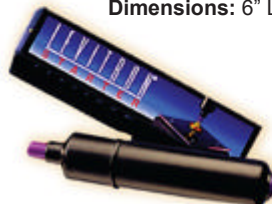

## SELF STARTER

Easy to use handheld Self Starter, spins the top effortlessly!

Dimensions: 6" L x 1" diameter

Power: 1 'AA' battery (not included)

Item#: LEVSS

MOQ: 12pcs.

UPC# 732309900216

Battery not included.