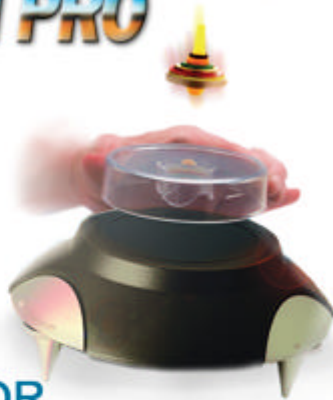

PLATINUM PRO™