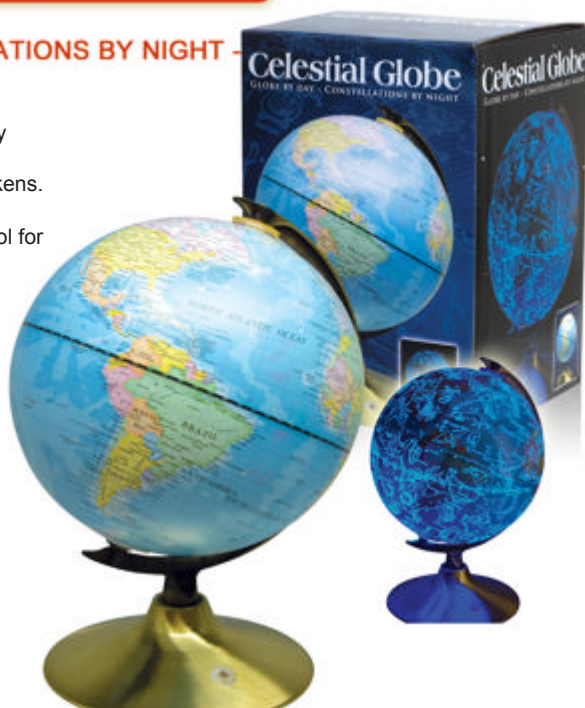

ILLUMINATED GLOBES

CITY LIGHTS
EARTH GLOBES

CAPTURE THE BEAUTY OF LIGHTS FROM EARTH AT NIGHT.

City Lights™ globes automatically turn and illuminate the cities of our world. Your City Lights™ globe will continuously revolve slowly as long as the adapter is plugged into the mirrored base.

City Lights™ Globes compliment any décor. Display in home, office, study - anywhere you want to make a statement.

U.S. and International Patents Pend.

Dimensions: 10" diameter globe; Mirror base – 5.5" diameter

Power: Low voltage adapter. Input 110 volts; Output 9VAC

Item#: CITYL2

MOQ: 2pcs.

UPC#: 03230900102

Product includes one low voltage adapter.

Celestial Globe

EARTH BY DAY - CONSTELLATIONS BY NIGHT -
TWO GLOBES IN ONE!

- Advanced optical sensor automatically activates illuminated display showing 88 constellations whenever room darkens.
- Excellent "night-light" and a unique tool for geographers and astronomers alike.
- 8" globe with daylight Earth graphics and night time/ darkened room Constellation graphics.

Dimensions: 8" diameter

Power: Line voltage

Item#: CELEST1

MOQ: 4pcs.

UPC#: 032309933161